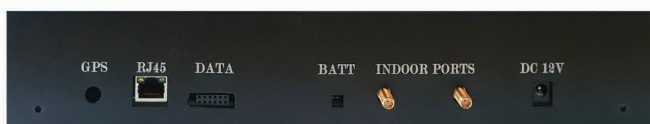

HAM INTERNATIONAL GSM CONNECT

GSM 2G 3G 4G 5G antenna combiner/amplifier 4 band

Type:	GCO B-LGDW+60/2
Frequency range:	791-862MHz 880-960MHz 1710-1880MHz 1920-2170MHz
Coverage:	1000m² per internal antenna at max. outdoor signal only (Typical 500m²)
Number of users:	> unlimited > only depending on operator capacity
Latency:	< 0.3μS on all frequency bands
Gain:	60 dB downlink > 55 dB uplink on each frequency band
Dual carrier IMD:	better than -55 dBm at max. power
Band pass ripple:	< 3 dB
Input/output impedance:	50 Ohm
Input port:	SMA FEMALE connector max. -30 dBm (overload protected)
Output ports:	2 x SMA connector typical 6 dBm
Ethernet port:	RJ45 for monitoring - logging - adjustment - alarm messages
Operating temperature range:	-30°C to +60°C - static fanless cooling - no noise
Power supply / consumption:	Input 110 – 240 V AC 0.5A Output 12 V DC 5A / typical 30W > 50W max.
Oscillation control:	Automatic
Uplink control:	Automatic on/off – conducted uplink noise < -80 dBm
Level control downlink & uplink:	Automatic – continuously monitored and adjusted > AGC range 30 dB
Surge protection:	Built in on all connectors and outdoor antenna
DC protection:	12 V DC port reverse polarity and overvoltage protected
Maximum working distance:	Depending on operator settings but typical up to max. 35km at sea
LCD touch display:	Info per frequency band > status - signal - AGC - uplink - overload - power on
MECHANICAL SPECIFICATIONS:	
Wallmount version:	
Dimensions:	H : 56mm W : 285mm D : 330mm
Weight:	2kg

Back side:

Your dealer: